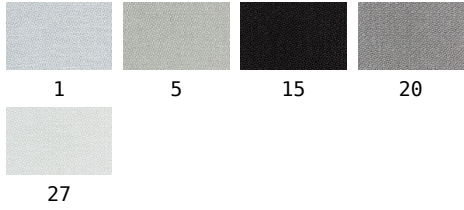

WIDTH: 140 cm
ABRASION: 20000 Martindale
COMPOSITION: 100% PP

WASHING INSTRUCTIONS

PRODUCT DESCRIPTION