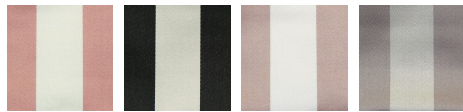

Ahead

Ahead is a vertical striped satin curtain fabric. A subtle shine creates a luxurious look to the fabric.

40 Powder 35 Shadow 30 Boudoir 28 Fog

23 Cherry 21 Limestone 15 Marine 14 Aqua

11 Honey 09 Chinchilla 06 Straw 05 Seagrass

04 Rabbit 01 Angora

WIDTH:	142 cm ± 2 cm
REPEAT:	5,1cm
COMPOSITION:	59% CO 41% PES

Washing Instructions

Product Description

Ahead is a vertical striped satin curtain fabric. A subtle shine creates a luxurious look to the fabric.